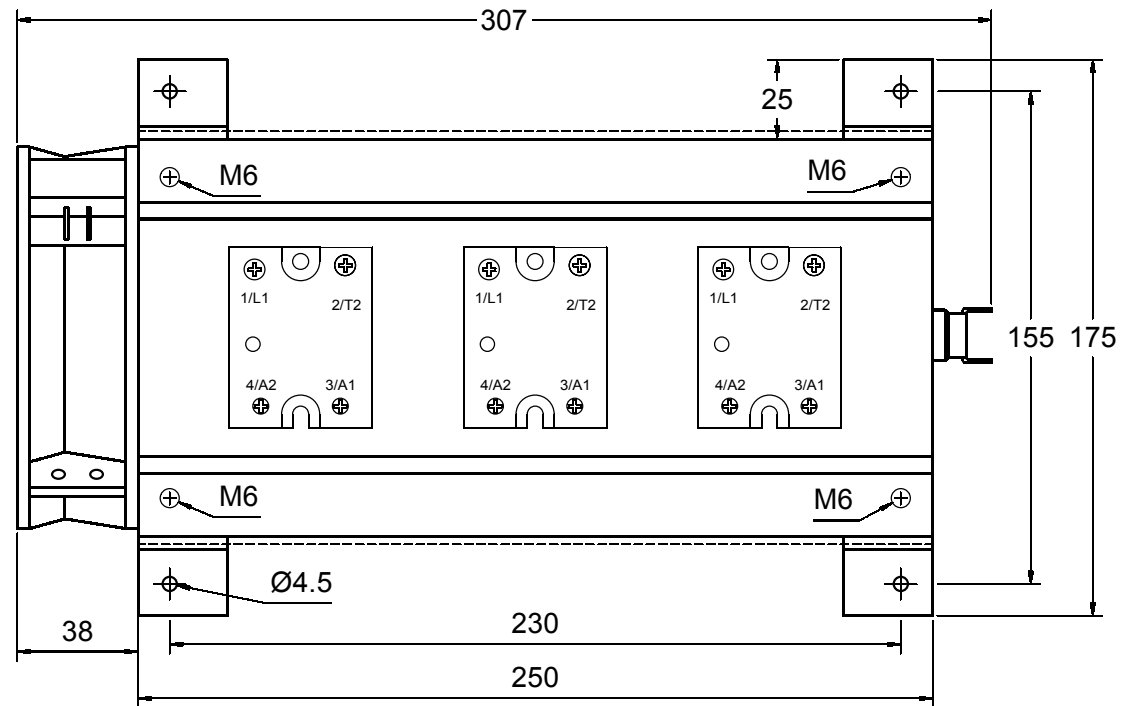

Acrylic cover dimensions:
250 X 130 X 4.5mm

See PD0129 for Acrylic Cover Dimensions

M6 Studs for Acrylic Cover 85mm Long

PRACTICAL CONTROL SOLUTIONS P/L
PH: (03) 9720 4522
DRAWING NO: PD00128
TITLE: P3x250 3 Phase Crouzet SSR Assy
With Acrylic Cover
ALL DIMENSIONS IN mm